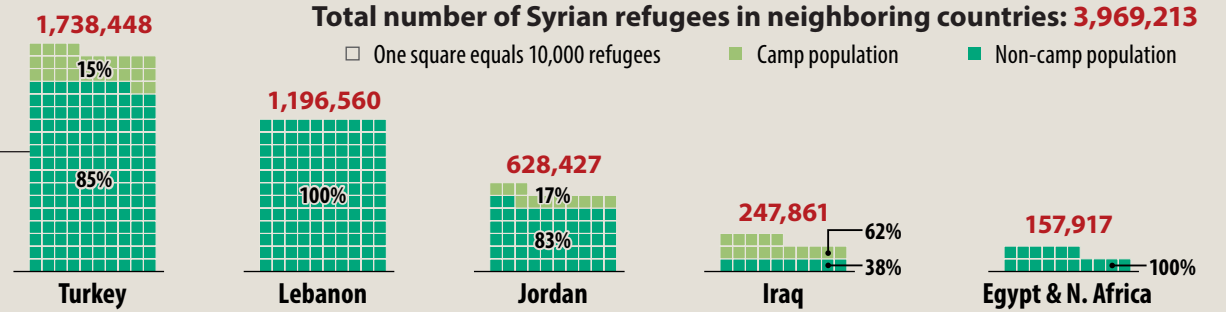

The status of the Gaza Strip is a final status issue to be resolved through negotiations.